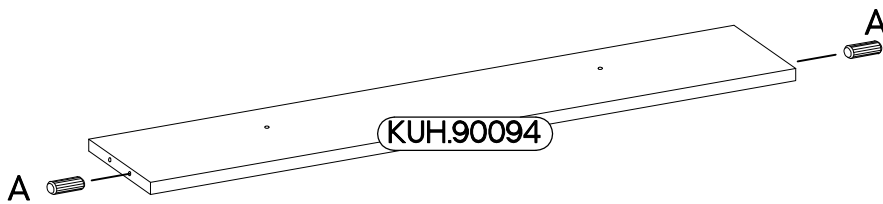

105 ND 1F BB

Ersatzteil Nummer	Dimension
KUH.10404	815x500x16
KUH.10405	815x500x16
KUH.30053	866x430x16
KUH.40127	867x485x16
KUH.60112 x2	713x441x2,5
KUH.90070	713x37x16
KUH.90071	82x95x16
KUH.90093	867x100x16
KUH.90094	867x100x16
KUH.90193	713x446x16
KUH.90194	899x95x16

†8x30mm	6,4 x 50mm	†6.4x35mm
A	B	B1
8	8	2

E1	E9	F2	HG6	J	L1	O
8	2	4	2	4	1	1
†4.0x16mm	†4.0x45mm	†3.5x13mm	†3.0x20mm	†4.0x35mm		
P1	P4	P5	P7	R3	T3	T15
10	2	8	15-20	4	5	2

ISM-KUH-01633

1

6.5x48x16  F2 4	+8x30mm  A 8
--	---

2

6,4 x 50mm

3

6,4 x 50mm

4

L1=680mm

5

∅3.0x20mm