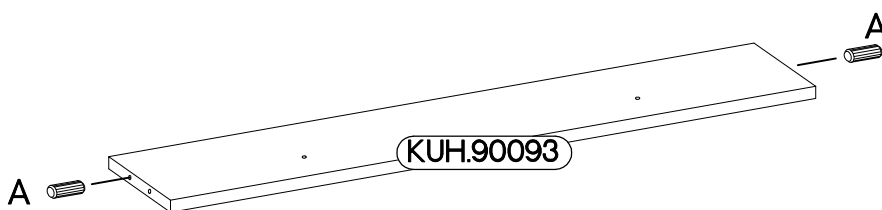

105 ND 1F BB

Ersatzteil Nummer	Dimension
KUH.10404	815x500x16
KUH.10405	815x500x16
KUH.30053	866x430x16
KUH.40127	867x485x16
KUH.60112 x2	713x441x2,5
KUH.90070	713x37x16
KUH.90071	82x95x16
KUH.90093	867x100x16
KUH.90094	867x100x16
KUH.90193	713x446x16
KUH.90194	899x95x16

†8x30mm	6,4 x 50mm	†6.4x35mm
A	B	B1
8	8	2

E1	E9	F2	HG6	J	L1	O
8	2	4	2	4	1	1
†4.0x16mm	†4.0x45mm	†3.5x13mm	†3.0x20mm	†4.0x35mm		
P1	P4	P5	P7	R3	T3	T15
10	2	8	15-20	4	5	2

ISM-KUH-01633

1

6.5x48x16  F2 4	+8x30mm  A 8
--	---

2

6,4 x 50mm

3

6,4 x 50mm

4

L1=680mm

5

∅3.0x20mm