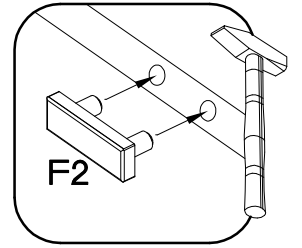

105 ND 1F BB

Ersatzteil Nummer	Dimension
KUH.10404	815x500x16
KUH.10405	815x500x16
KUH.30053	866x430x16
KUH.40127	867x485x16
KUH.60112 x2	713x441x2,5
KUH.90070	713x37x16
KUH.90071	82x95x16
KUH.90093	867x100x16
KUH.90094	867x100x16
KUH.90193	713x446x16
KUH.90194	899x95x16

†8x30mm	6,4 x 50mm	†6.4x35mm
A	B	B1
8	8	2

E1	E9	F2	HG6	J	L1	O
8	2	4	2	4	1	1
†4.0x16mm	†4.0x45mm	†3.5x13mm	†3.0x20mm	†4.0x35mm		
P1	P4	P5	P7	R3	T3	T15
10	2	8	15-20	4	5	2

ISM-KUH-01633

1

6.5x48x16  F2 4	+8x30mm  A 8
--	---

2

6,4 x 50mm

3

6,4 x 50mm

4

L1=680mm

5

∅3.0x20mm

6

$\pm 4.0 \times 45 \text{mm}$  P4 2	 E9 2
--	---

7

 T3 5	$\pm 4.0 \times 16 \text{mm}$  P1 5	$\pm 6.4 \times 35 \text{mm}$  B1 2	 O 1
--	---	---	---

8

4.0x16mm

P1

5