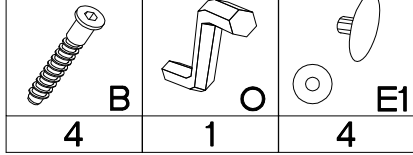

105 ND 1F BB

Ersatzteil Nummer	Dimension
KUH.10404	815x500x16
KUH.10405	815x500x16
KUH.30053	866x430x16
KUH.40127	867x485x16
KUH.60112 x2	713x441x2,5
KUH.90070	713x37x16
KUH.90071	82x95x16
KUH.90093	867x100x16
KUH.90094	867x100x16
KUH.90193	713x446x16
KUH.90194	899x95x16

†8x30mm	6,4 x 50mm	†6.4x35mm
A	B	B1
8	8	2

E1	E9	F2	HG6	J	L1	O
8	2	4	2	4	1	1
†4.0x16mm	†4.0x45mm	†3.5x13mm	†3.0x20mm	†4.0x35mm		
P1	P4	P5	P7	R3	T3	T15
10	2	8	15-20	4	5	2

ISM-KUH-01633

1

6.5x48x16  F2 4	+8x30mm  A 8
--	---

2

6,4 x 50mm

3

6,4 x 50mm

4

L1=680mm

5

∅3.0x20mm