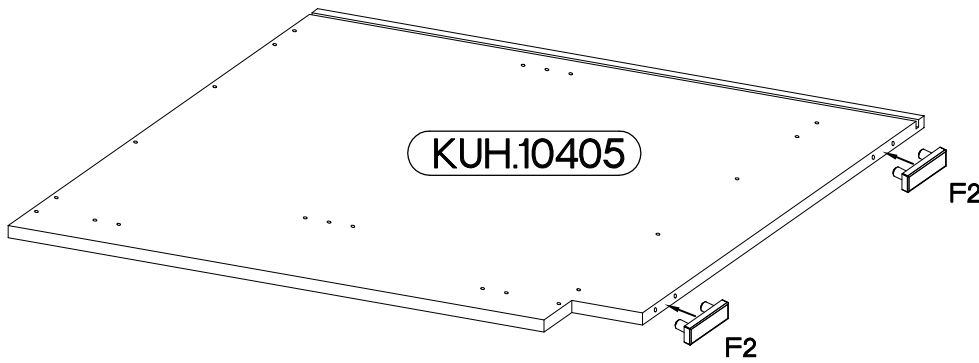

105 ND 1F BB

Ersatzteil Nummer	Dimension
KUH.10404	815x500x16
KUH.10405	815x500x16
KUH.30053	866x430x16
KUH.40127	867x485x16
KUH.60112 x2	713x441x2,5
KUH.90070	713x37x16
KUH.90071	82x95x16
KUH.90093	867x100x16
KUH.90094	867x100x16
KUH.90193	713x446x16
KUH.90194	899x95x16

†8x30mm	6,4 x 50mm	†6.4x35mm
A	B	B1
8	8	2

E1	E9	F2	HG6	J	L1	O
8	2	4	2	4	1	1
†4.0x16mm	†4.0x45mm	†3.5x13mm	†3.0x20mm	†4.0x35mm		
P1	P4	P5	P7	R3	T3	T15
10	2	8	15-20	4	5	2

ISM-KUH-01633

1

6.5x48x16  F2 4	+8x30mm  A 8
--	---

2

6,4 x 50mm

3

6,4 x 50mm

4

L1=680mm

5

∅3.0x20mm