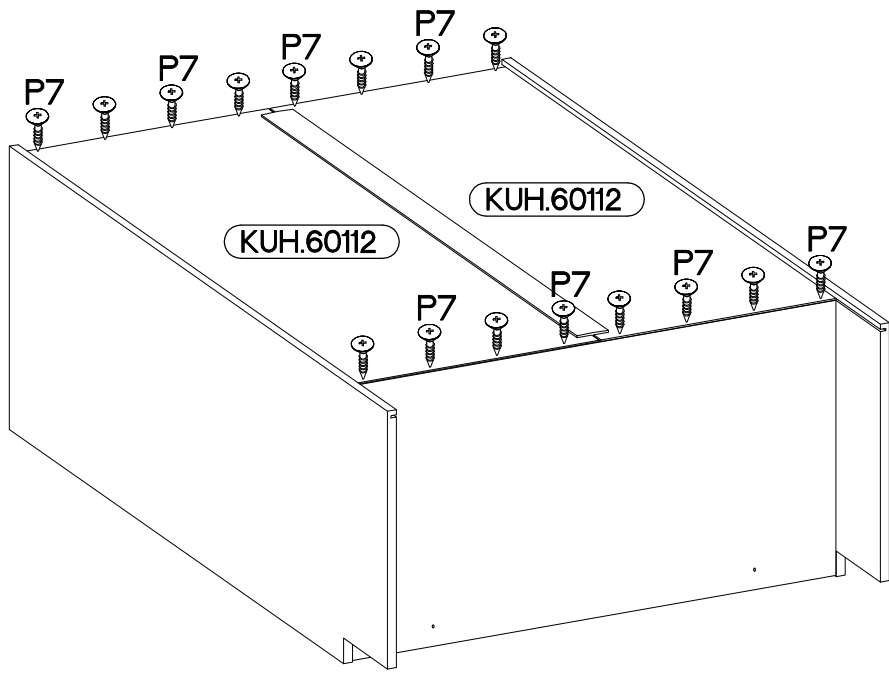

105 ND 1F BB

Ersatzteil Nummer	Dimension
KUH.10404	815x500x16
KUH.10405	815x500x16
KUH.30053	866x430x16
KUH.40127	867x485x16
KUH.60112 x2	713x441x2,5
KUH.90070	713x37x16
KUH.90071	82x95x16
KUH.90093	867x100x16
KUH.90094	867x100x16
KUH.90193	713x446x16
KUH.90194	899x95x16

2

6,4 x 50mm

3

6,4 x 50mm

4

L1=680mm

5

∅3.0x20mm

6

$\pm 4.0 \times 45 \text{mm}$  P4 2	 E9 2
--	---

7

 T3 5	$\pm 4.0 \times 16 \text{mm}$  P1 5	$\pm 6.4 \times 35 \text{mm}$  B1 2	 O 1
--	---	---	---

8

4.0x16mm

P1

5

KUH.90193

KUH.90193

9

±5/19mm

J

4

10

±4.0x35mm