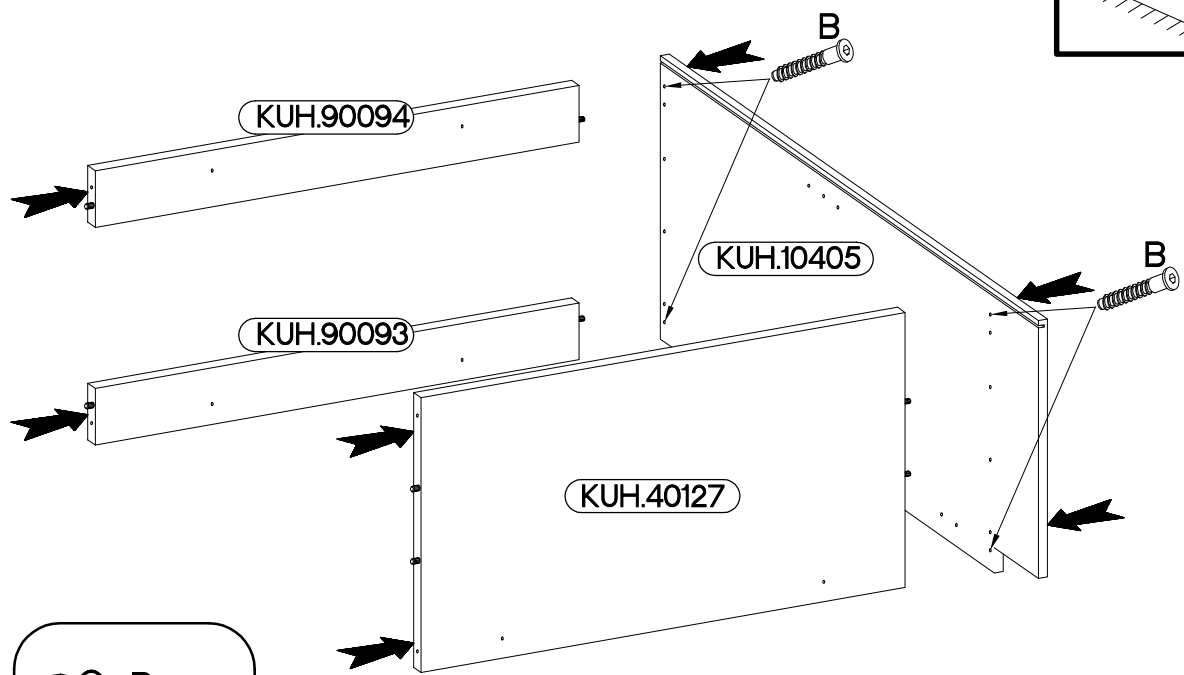

105 ND 1F BB

Ersatzteil Nummer	Dimension
KUH.10404	815x500x16
KUH.10405	815x500x16
KUH.30053	866x430x16
KUH.40127	867x485x16
KUH.60112 x2	713x441x2,5
KUH.90070	713x37x16
KUH.90071	82x95x16
KUH.90093	867x100x16
KUH.90094	867x100x16
KUH.90193	713x446x16
KUH.90194	899x95x16

†8x30mm	6,4 x 50mm	†6.4x35mm
A	B	B1
8	8	2

E1	E9	F2	HG6	J	L1	O
8	2	4	2	4	1	1
†4.0x16mm	†4.0x45mm	†3.5x13mm	†3.0x20mm	†4.0x35mm		
P1	P4	P5	P7	R3	T3	T15
10	2	8	15-20	4	5	2

ISM-KUH-01633

1

6.5x48x16  F2 4	+8x30mm  A 8
--	---

2

6,4 x 50mm

3

6,4 x 50mm

4

L1=680mm

5

∅3.0x20mm

KUH.90193

KUH.90193

9

±5/19mm

J

4

10

±4.0x35mm