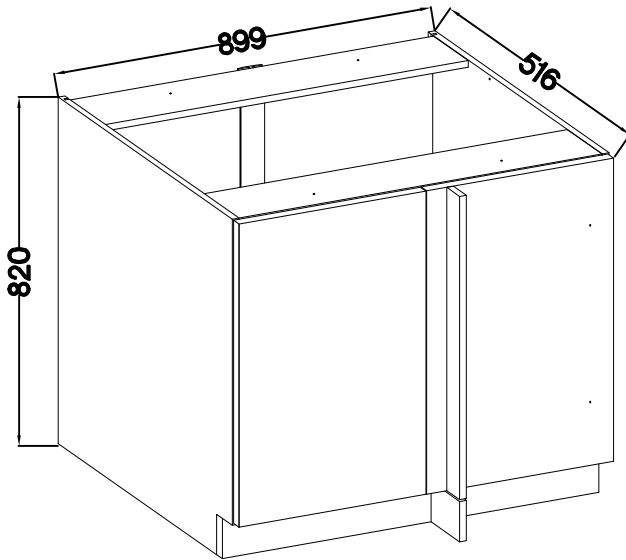

105 ND 1F BB

Ersatzteil Nummer	Dimension
KUH.10404	815x500x16
KUH.10405	815x500x16
KUH.30053	866x430x16
KUH.40127	867x485x16
KUH.60112 x2	713x441x2,5
KUH.90070	713x37x16
KUH.90071	82x95x16
KUH.90093	867x100x16
KUH.90094	867x100x16
KUH.90193	713x446x16
KUH.90194	899x95x16

†8x30mm	6,4 x 50mm	†6.4x35mm
A	B	B1
8	8	2

E1	E9	F2	HG6	J	L1	O
8	2	4	2	4	1	1
†4.0x16mm	†4.0x45mm	†3.5x13mm	†3.0x20mm	†4.0x35mm		
P1	P4	P5	P7	R3	T3	T15
10	2	8	15-20	4	5	2

ISM-KUH-01633

1

6.5x48x16  F2 4	+8x30mm  A 8
--	---

2

6,4 x 50mm

3

6,4 x 50mm

4

L1=680mm

5

∅3.0x20mm