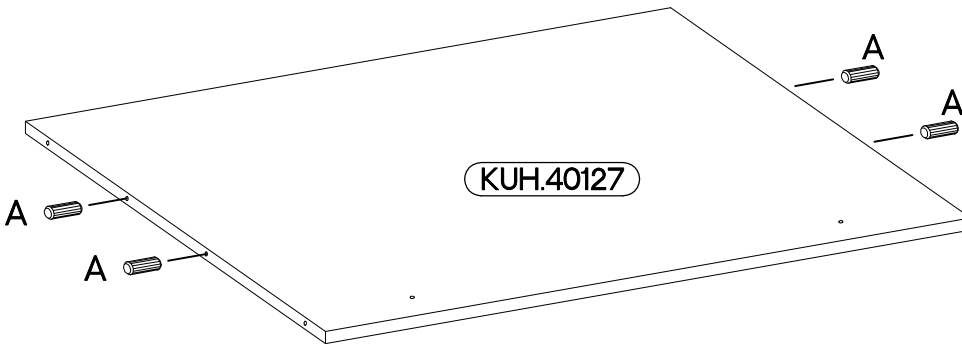

105 ND 1F BB

Ersatzteil Nummer	Dimension
KUH.10404	815x500x16
KUH.10405	815x500x16
KUH.30053	866x430x16
KUH.40127	867x485x16
KUH.60112 x2	713x441x2,5
KUH.90070	713x37x16
KUH.90071	82x95x16
KUH.90093	867x100x16
KUH.90094	867x100x16
KUH.90193	713x446x16
KUH.90194	899x95x16

†8x30mm	6,4 x 50mm	†6.4x35mm
A	B	B1
8	8	2

E1	E9	F2	HG6	J	L1	O
8	2	4	2	4	1	1
†4.0x16mm	†4.0x45mm	†3.5x13mm	†3.0x20mm	†4.0x35mm		
P1	P4	P5	P7	R3	T3	T15
10	2	8	15-20	4	5	2

ISM-KUH-01633

1

6.5x48x16  F2 4	+8x30mm  A 8
--	---

2

6,4 x 50mm

3

6,4 x 50mm

4

L1=680mm

5

∅3.0x20mm