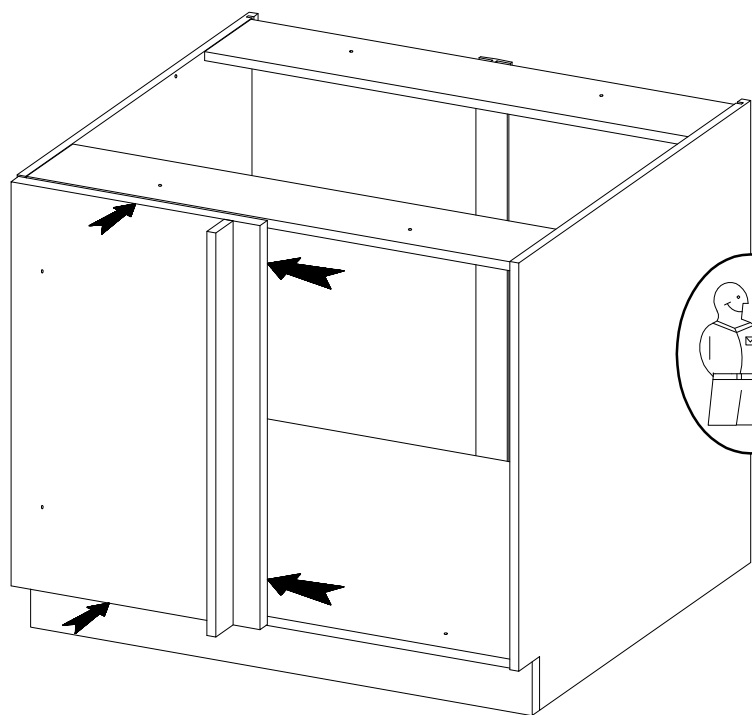

8

4.0x16mm

P1

5

KUH.90193

KUH.90193