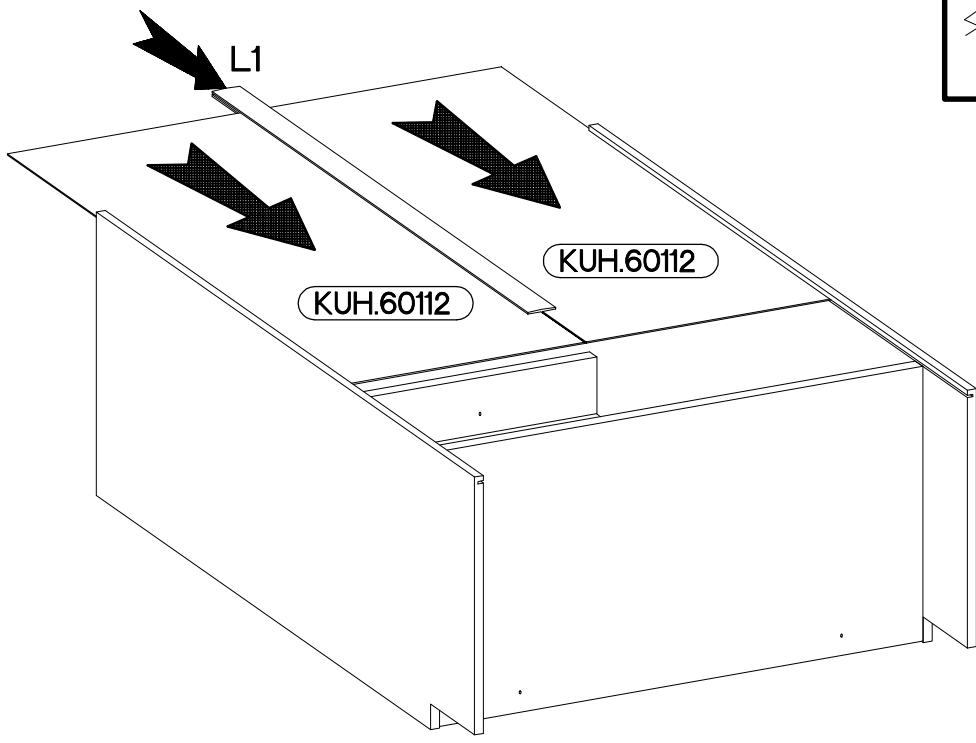

105 ND 1F BB

Ersatzteil Nummer	Dimension
KUH.10404	815x500x16
KUH.10405	815x500x16
KUH.30053	866x430x16
KUH.40127	867x485x16
KUH.60112 x2	713x441x2,5
KUH.90070	713x37x16
KUH.90071	82x95x16
KUH.90093	867x100x16
KUH.90094	867x100x16
KUH.90193	713x446x16
KUH.90194	899x95x16

†8x30mm	6,4 x 50mm	†6.4x35mm
A	B	B1
8	8	2

E1	E9	F2	HG6	J	L1	O
8	2	4	2	4	1	1
†4.0x16mm	†4.0x45mm	†3.5x13mm	†3.0x20mm	†4.0x35mm		
P1	P4	P5	P7	R3	T3	T15
10	2	8	15-20	4	5	2

ISM-KUH-01633

1

6.5x48x16  F2 4	+8x30mm  A 8
--	---

2

6,4 x 50mm

3

6,4 x 50mm

4

L1=680mm

5

∅3.0x20mm

6

$\pm 4.0 \times 45 \text{mm}$  P4 2	 E9 2
--	---

7

 T3 5	$\pm 4.0 \times 16 \text{mm}$  P1 5	$\pm 6.4 \times 35 \text{mm}$  B1 2	 O 1
--	---	---	---

8

4.0x16mm

P1

5