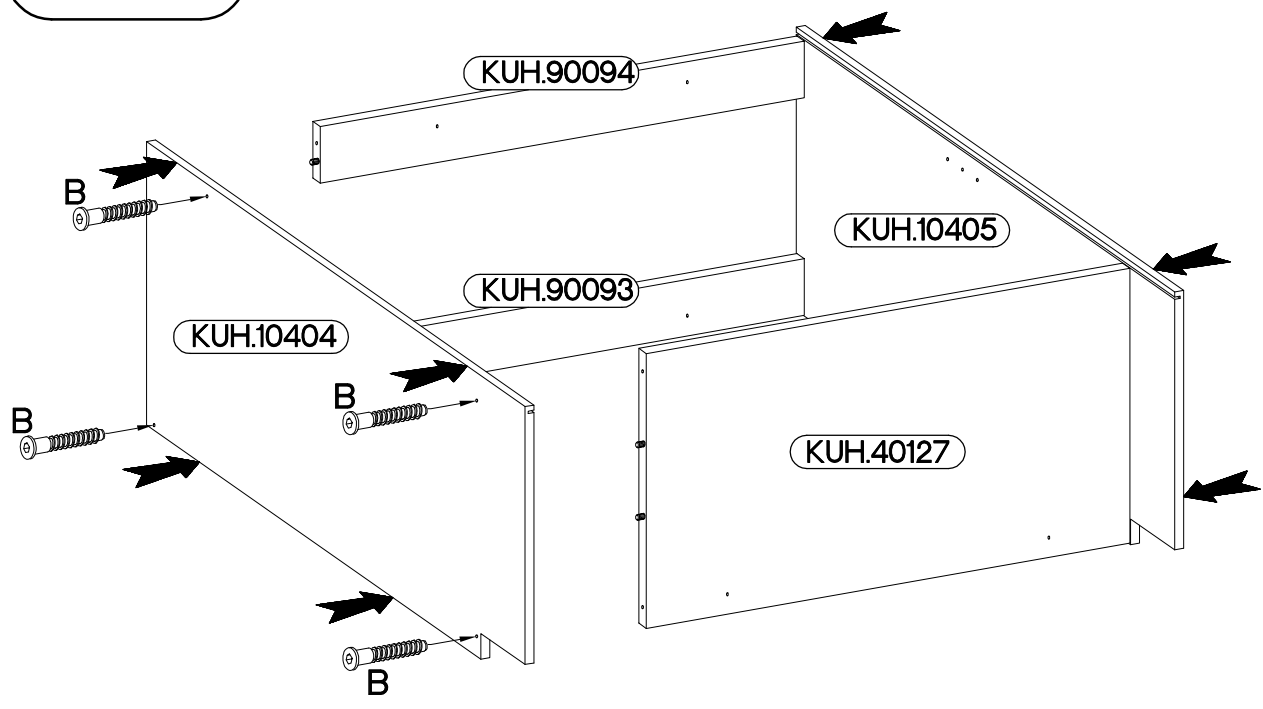

105 ND 1F BB

Ersatzteil Nummer	Dimension
KUH.10404	815x500x16
KUH.10405	815x500x16
KUH.30053	866x430x16
KUH.40127	867x485x16
KUH.60112 x2	713x441x2,5
KUH.90070	713x37x16
KUH.90071	82x95x16
KUH.90093	867x100x16
KUH.90094	867x100x16
KUH.90193	713x446x16
KUH.90194	899x95x16

†8x30mm	6,4 x 50mm	†6.4x35mm
A	B	B1
8	8	2

E1	E9	F2	HG6	J	L1	O
8	2	4	2	4	1	1
†4.0x16mm	†4.0x45mm	†3.5x13mm	†3.0x20mm	†4.0x35mm		
P1	P4	P5	P7	R3	T3	T15
10	2	8	15-20	4	5	2

ISM-KUH-01633

1

6.5x48x16  F2 4	+8x30mm  A 8
--	---

2

6,4 x 50mm

3

6,4 x 50mm

4

L1=680mm

5

∅3.0x20mm

KUH.90193

KUH.90193

9

±5/19mm

J

4

10

±4.0x35mm