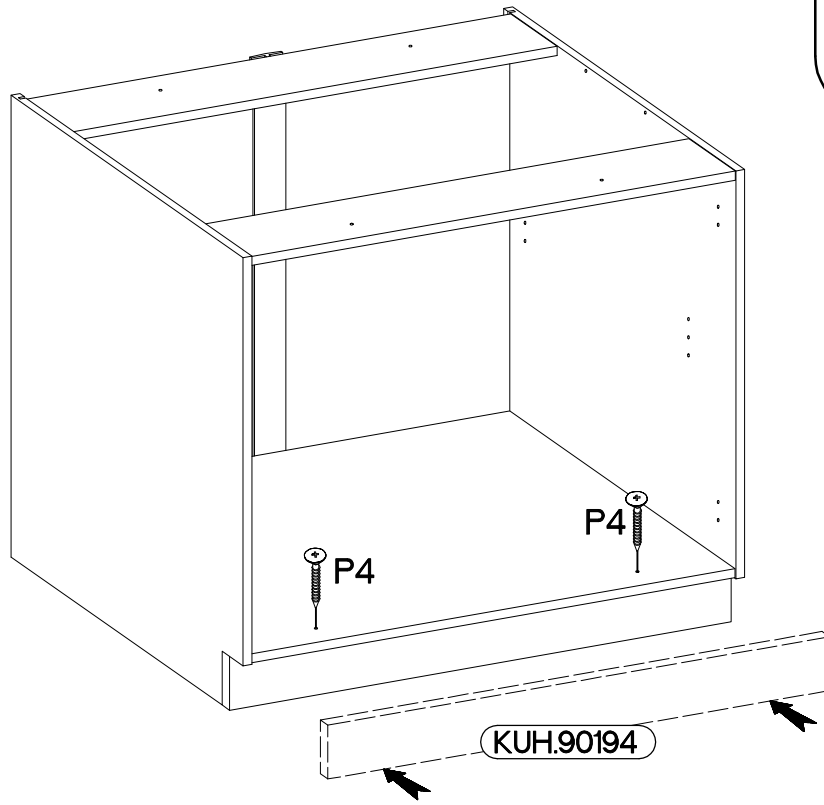

105 ND 1F BB

Ersatzteil Nummer	Dimension
KUH.10404	815x500x16
KUH.10405	815x500x16
KUH.30053	866x430x16
KUH.40127	867x485x16
KUH.60112 x2	713x441x2,5
KUH.90070	713x37x16
KUH.90071	82x95x16
KUH.90093	867x100x16
KUH.90094	867x100x16
KUH.90193	713x446x16
KUH.90194	899x95x16

2

6,4 x 50mm

3

6,4 x 50mm

4

L1=680mm

5

∅3.0x20mm

6

$\pm 4.0 \times 45 \text{mm}$  P4 2	 E9 2
--	---

7

 T3 5	$\pm 4.0 \times 16 \text{mm}$  P1 5	$\pm 6.4 \times 35 \text{mm}$  B1 2	 O 1
--	---	---	---

8

4.0x16mm

P1

5

KUH.90193

KUH.90193

9

±5/19mm

J

4

10

±4.0x35mm