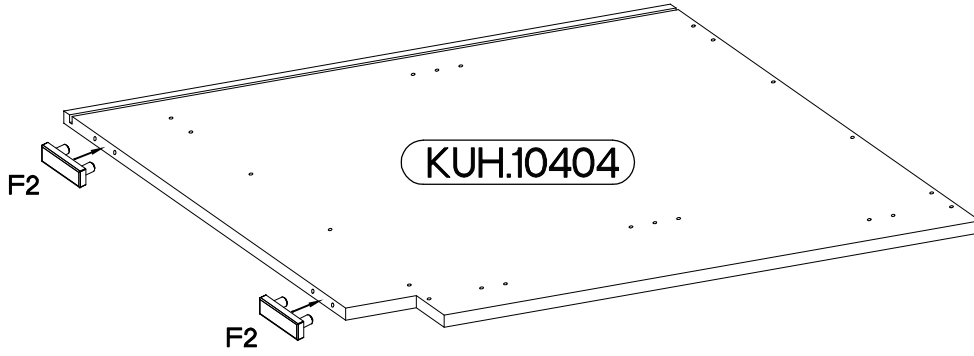

105 ND 1F BB

Ersatzteil Nummer	Dimension
KUH.10404	815x500x16
KUH.10405	815x500x16
KUH.30053	866x430x16
KUH.40127	867x485x16
KUH.60112 x2	713x441x2,5
KUH.90070	713x37x16
KUH.90071	82x95x16
KUH.90093	867x100x16
KUH.90094	867x100x16
KUH.90193	713x446x16
KUH.90194	899x95x16

†8x30mm	6,4 x 50mm	†6.4x35mm
A	B	B1
8	8	2

E1	E9	F2	HG6	J	L1	O
8	2	4	2	4	1	1
†4.0x16mm	†4.0x45mm	†3.5x13mm	†3.0x20mm	†4.0x35mm		
P1	P4	P5	P7	R3	T3	T15
10	2	8	15-20	4	5	2

ISM-KUH-01633

1

6.5x48x16  F2 4	+8x30mm  A 8
--	---

2

6,4 x 50mm

3

6,4 x 50mm

4

L1=680mm

5

∅3.0x20mm